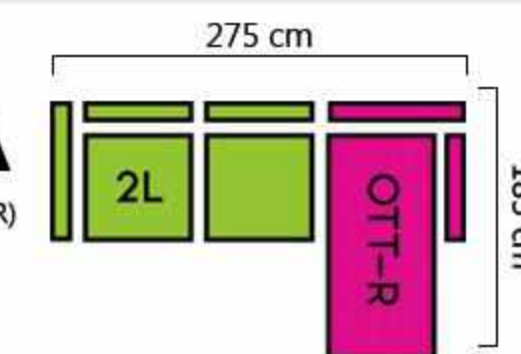

OBAMA

CORNER SOFA L (2L+OTT-R)