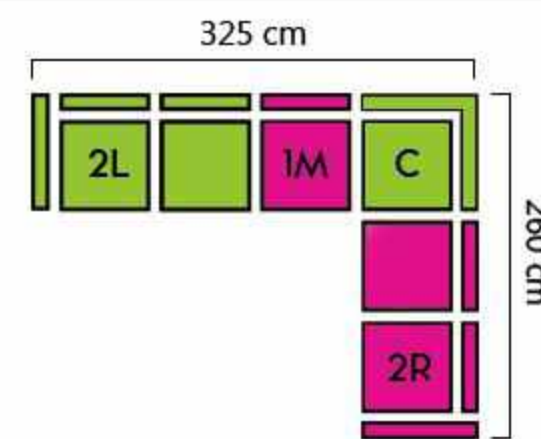

LUGANO

— CORNER SOFA XL (2L+1M+C+2R)