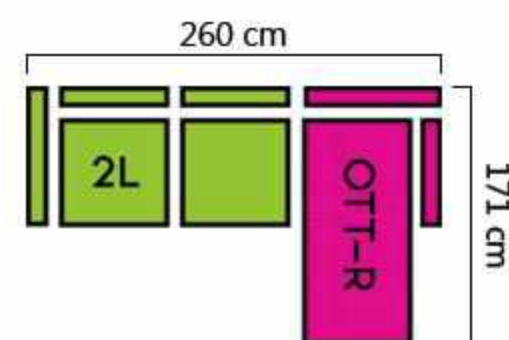

FENIX

CORNER SOFA L (2L+OTT-R)

ADJUSTABLE HEADREST