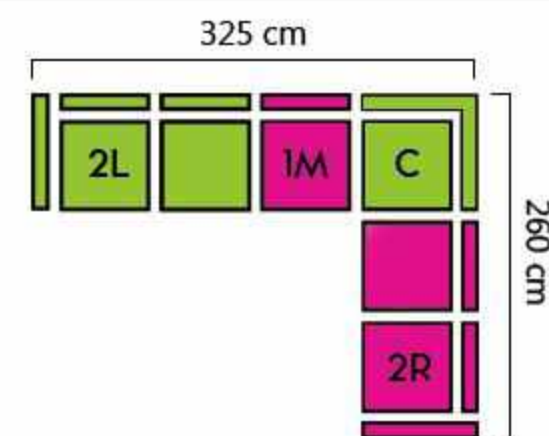

SANDRA

— CORNER SOFA XL (2L+1M+C+2R)