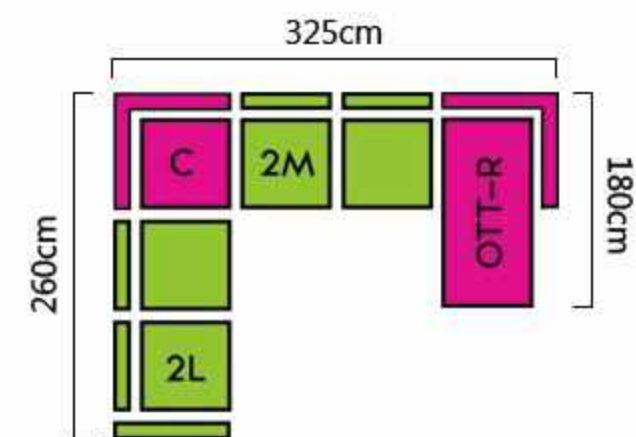

SANDRA

— CORNER SOFA XXL (2L+C+2M+OTT-R)