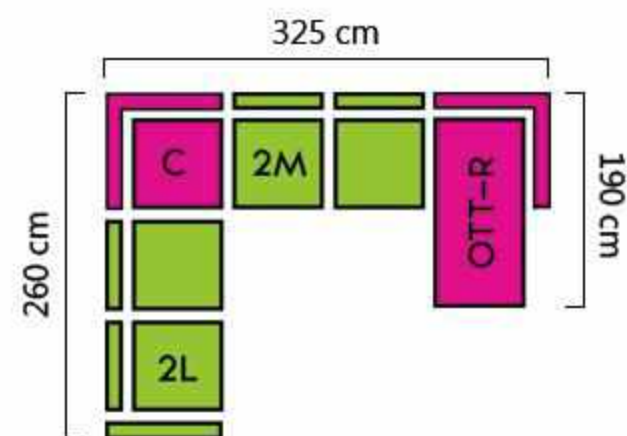

MIAMI

CORNER SOFA XXL (2L+C+2M+OTT-R)