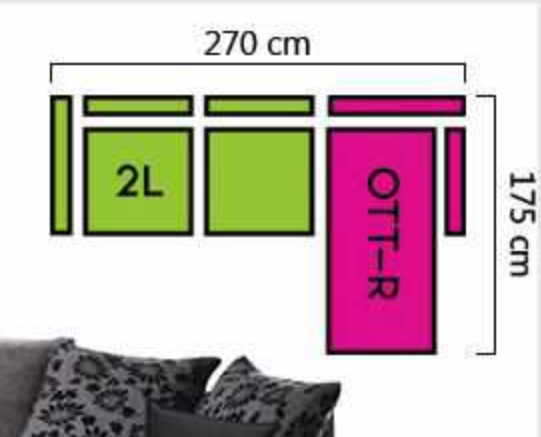

NOUMA

CORNER SOFA L (2L+OTT-R)