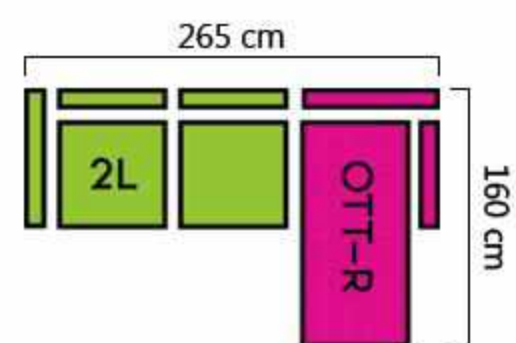

VENUS

CORNER SOFA L (OTT-L+2R)