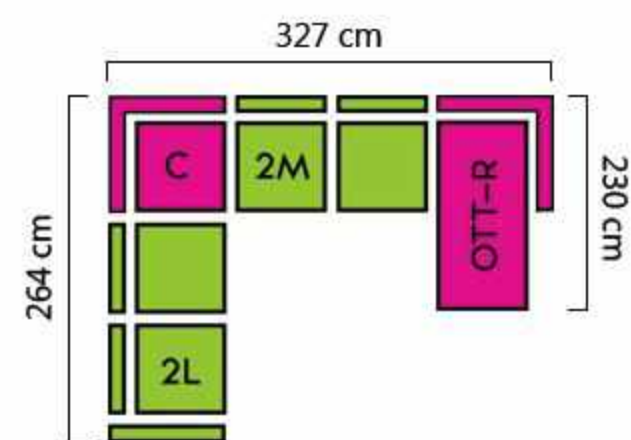

SIRIUS

CORNER SOFA XXL (2L+C+2M+OTT-R)