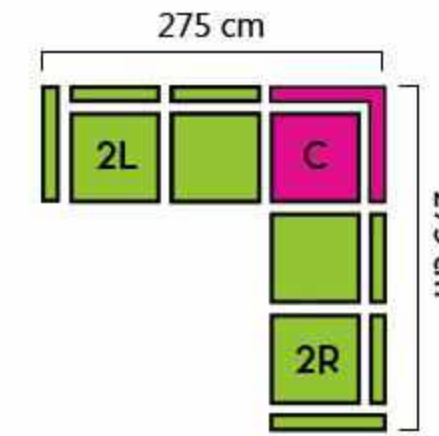

OBAMA

CORNER SOFA XL (2L+C+2R)