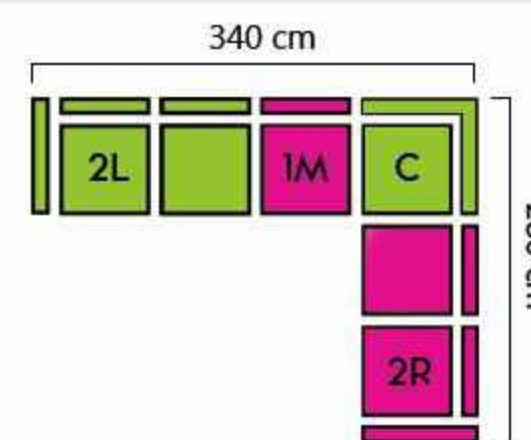

SIRIUS

CORNER SOFA XL (2L+C+2R)