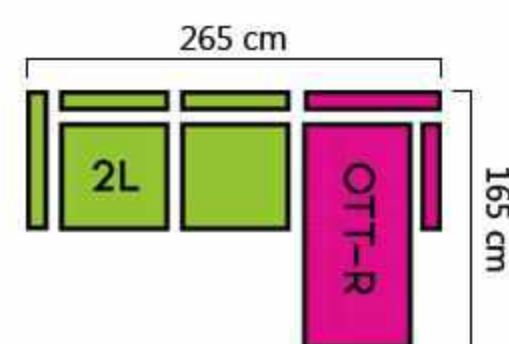

DAVIDA

CORNER SOFA L (2L+OTT-R)

ADJUSTABLE HEADREST