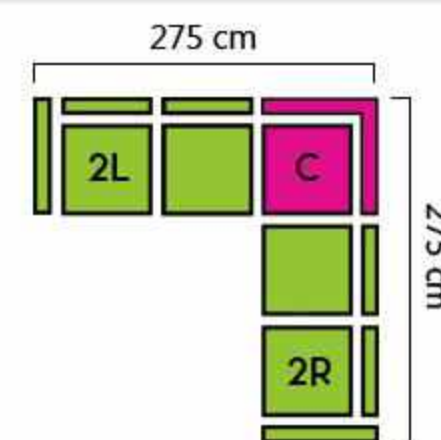

OBAMA

CORNER SOFA XL (2L+C+2R)