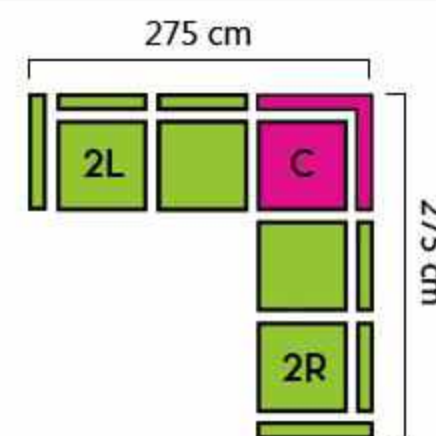

OBAMA

CORNER SOFA XL (2L+C+2R)