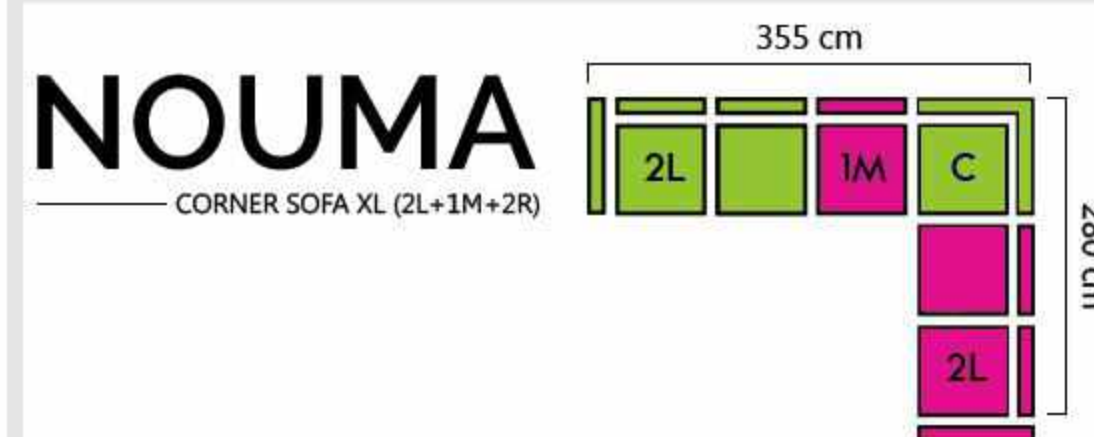

NOUMA

CORNER SOFA XXL (2L+C+2M+OTT-R)