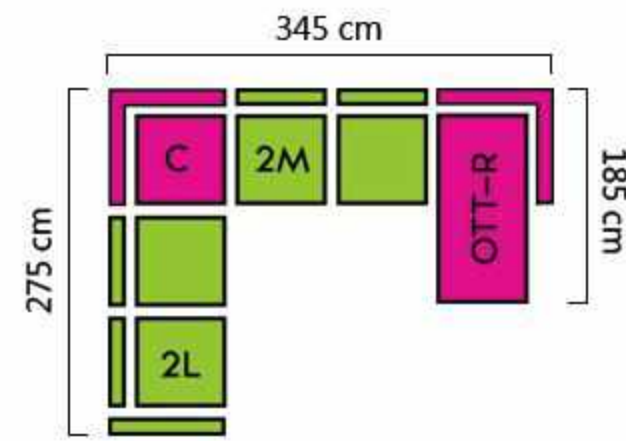

OBAMA

CORNER SOFA XXL (2L+C+2M+C+OTT-R)