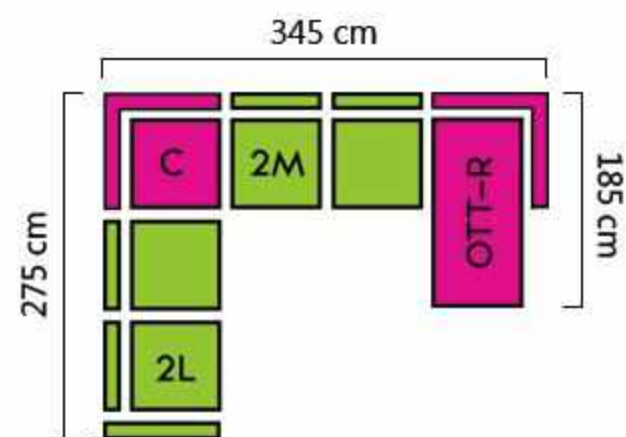

OBAMA

CORNER SOFA XXL (2L+C+2M+C+OTT-R)