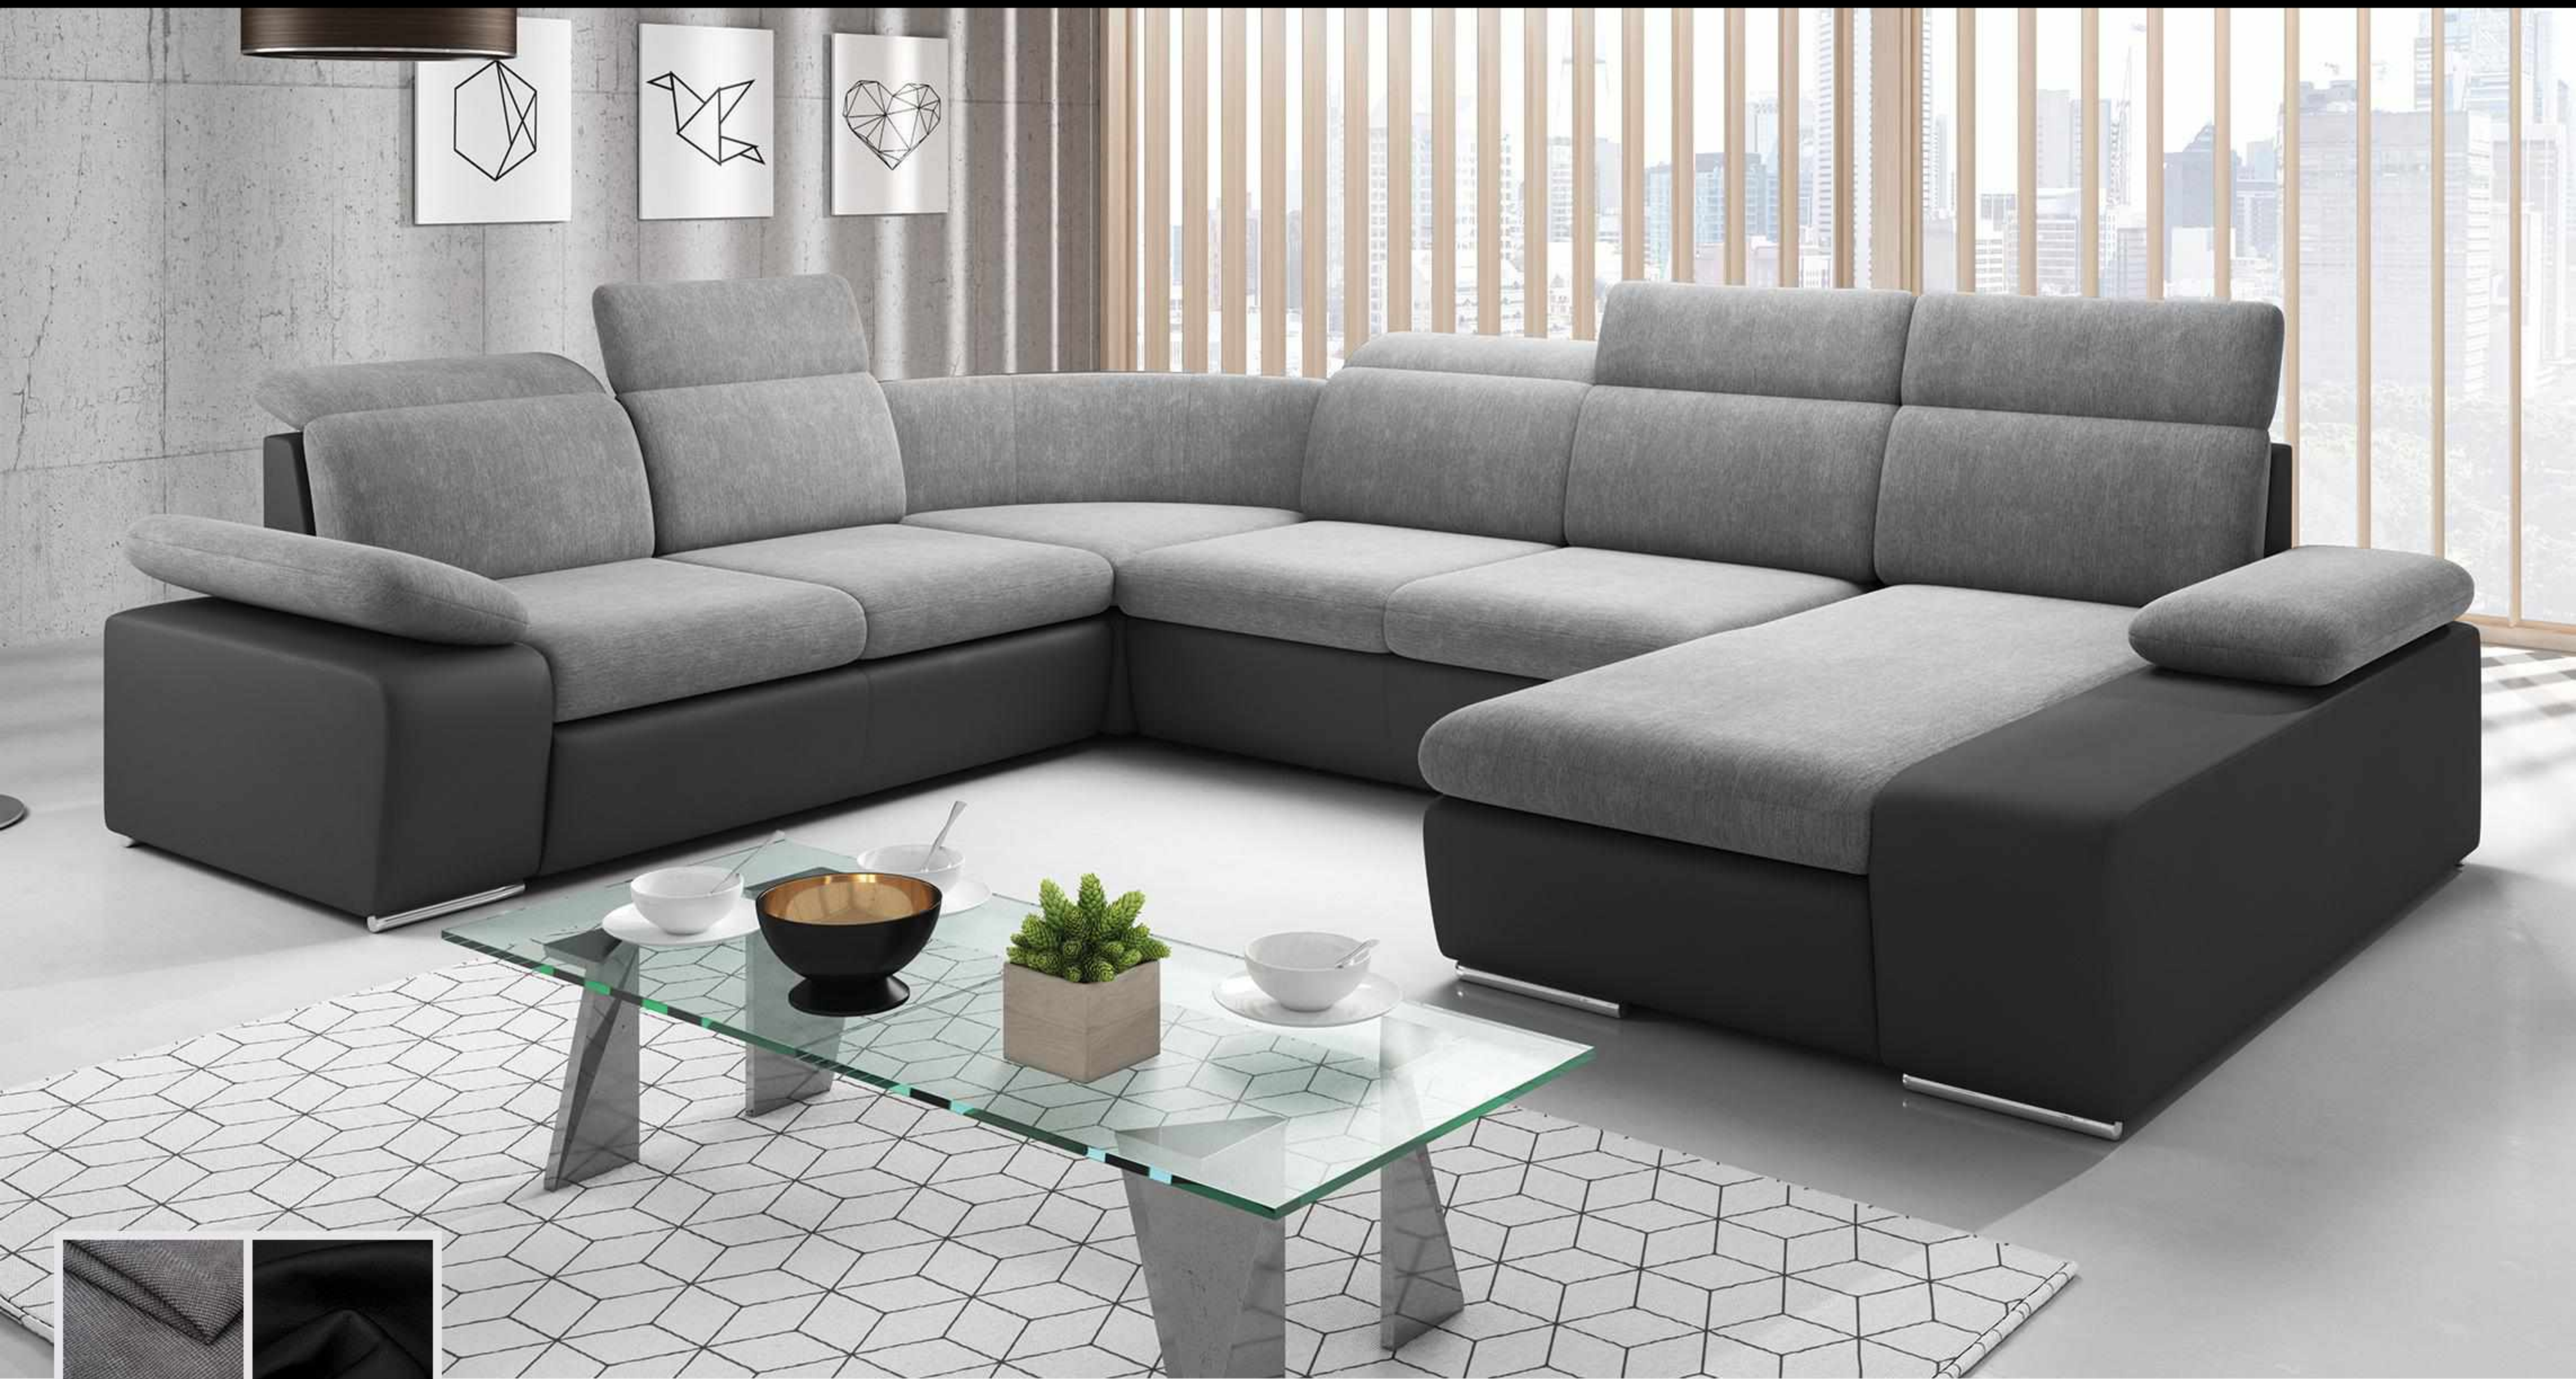

SUN-95
GREY

MADRYT-9100
BLACK

OBAMA

— CORNER SOFA XXL (2L+C+2M+OTT-R)

STORAGE
FUNCTION

SLEEPING
FUNCTION

ADJUSTABLE
ARMREST

ADJUSTABLE
HEADREST