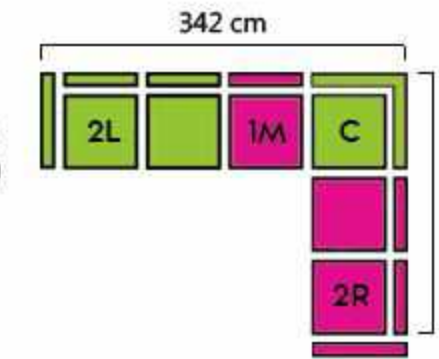

GENOVA

CORNER SOFA XL (2L+1M+C+2R)