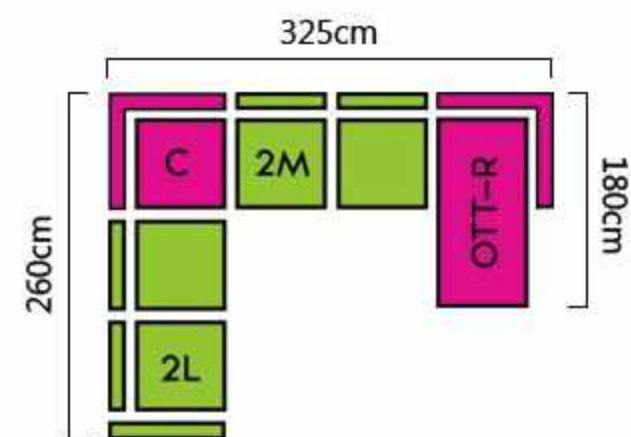

NANDO

— CORNER SOFA XXL (2L+C+2M+OTT-R)