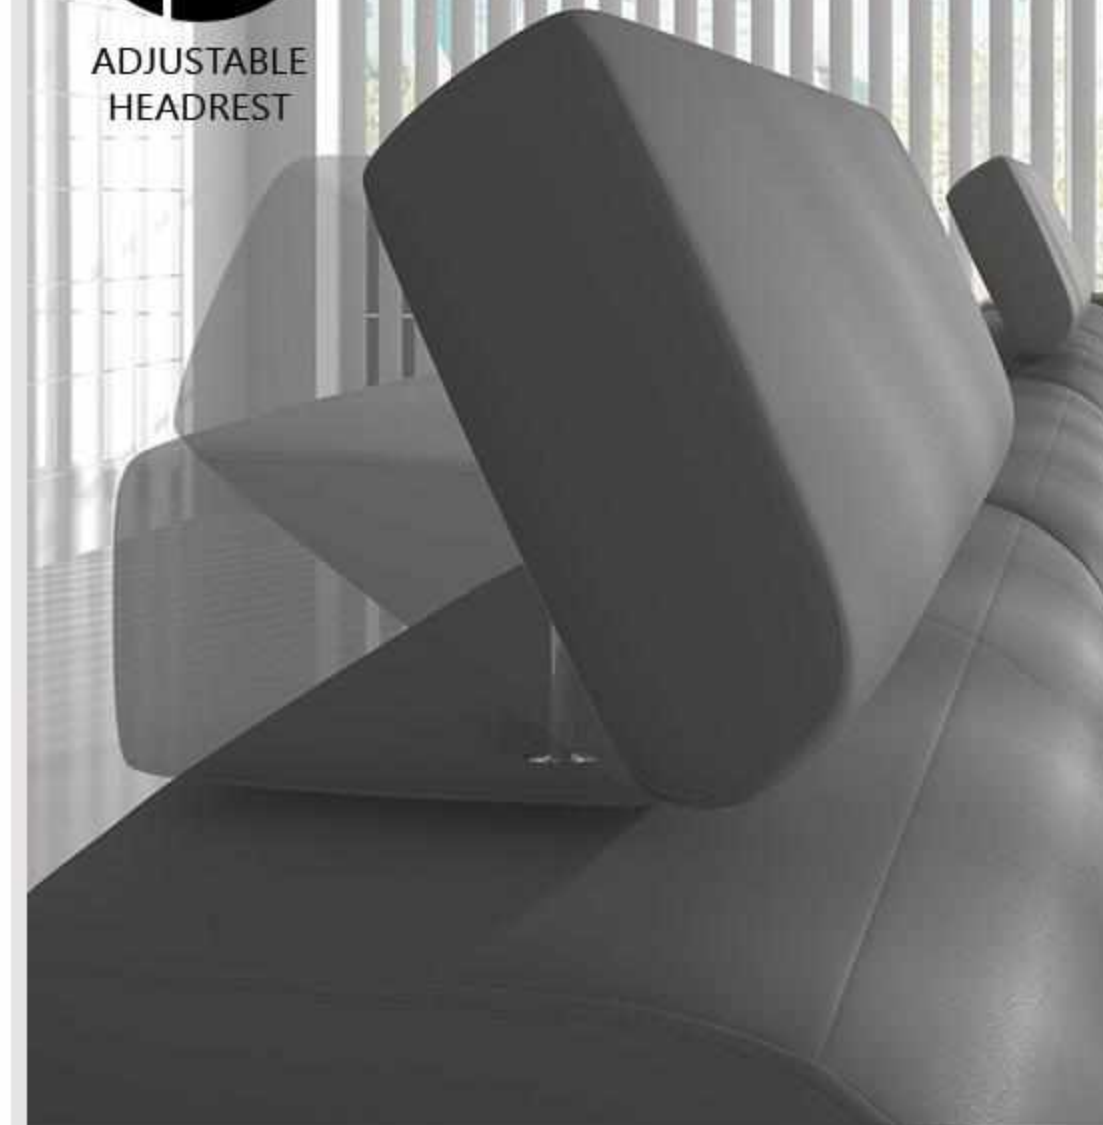

KONGO 120
WHITE

SANDRA

SOFA (3+2+1)

ADJUSTABLE
HEADREST

NOSAG
SPRING

SANDRA

SOFA (3+2+1)

ADJUSTABLE HEADREST