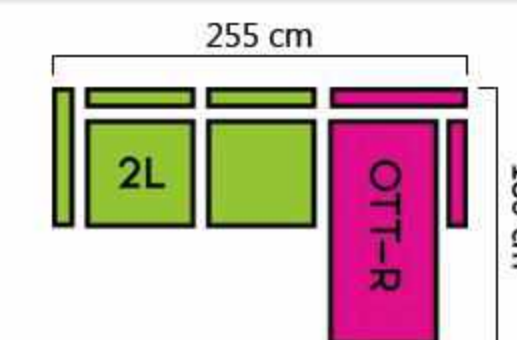

SIRIUS

CORNER SOFA L (2L+OTT-R)