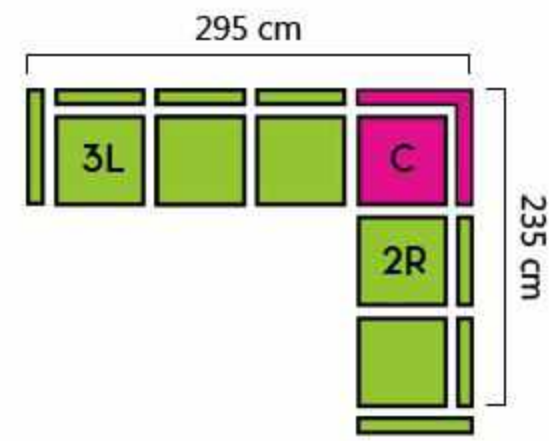

ROTTERDAM

CORNER SOFA (3L+C+2R)