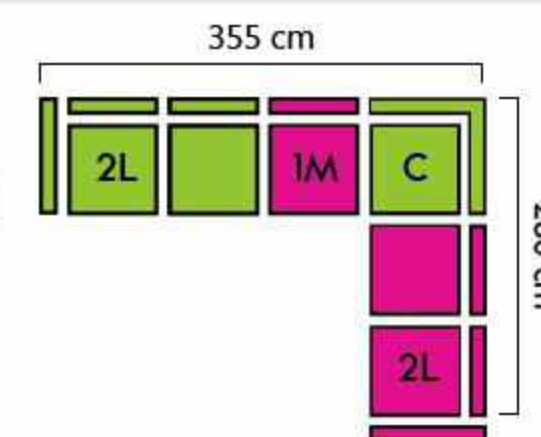

NOUMA

CORNER SOFA XL (2L+1M+2R)