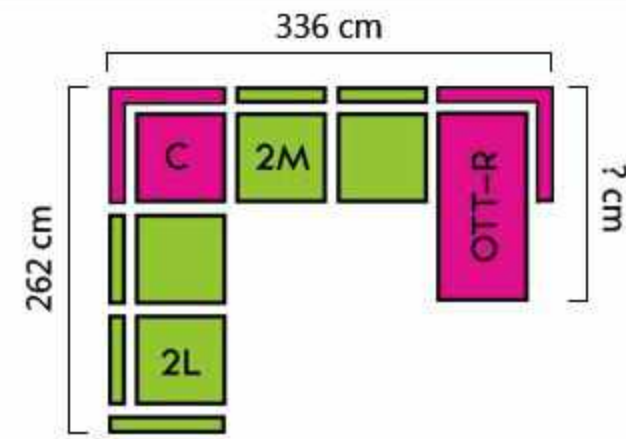

ELENA

CORNER SOFA XXL (2L+C+2M+OTT-R)