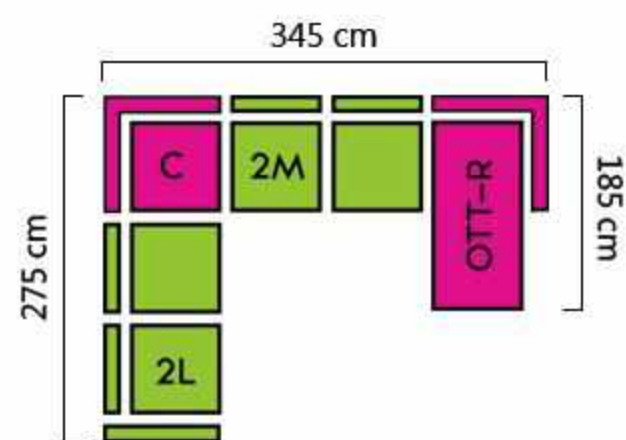

OBAMA

CORNER SOFA XXL (2L+C+2M+C+OTT-R)