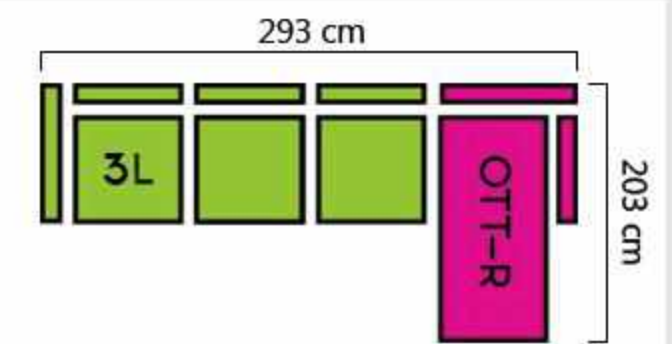

ROTTERDAM

CORNER SOFA (3L+C+2R)