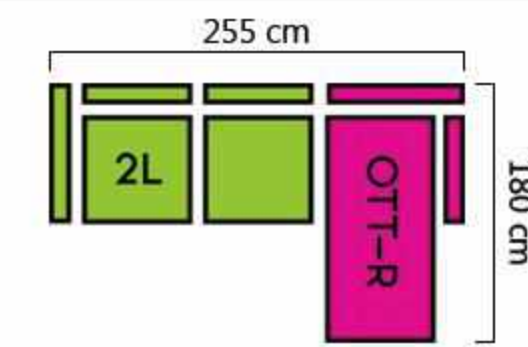

SANDRA

— CORNER SOFA L (2L+OTT-R)